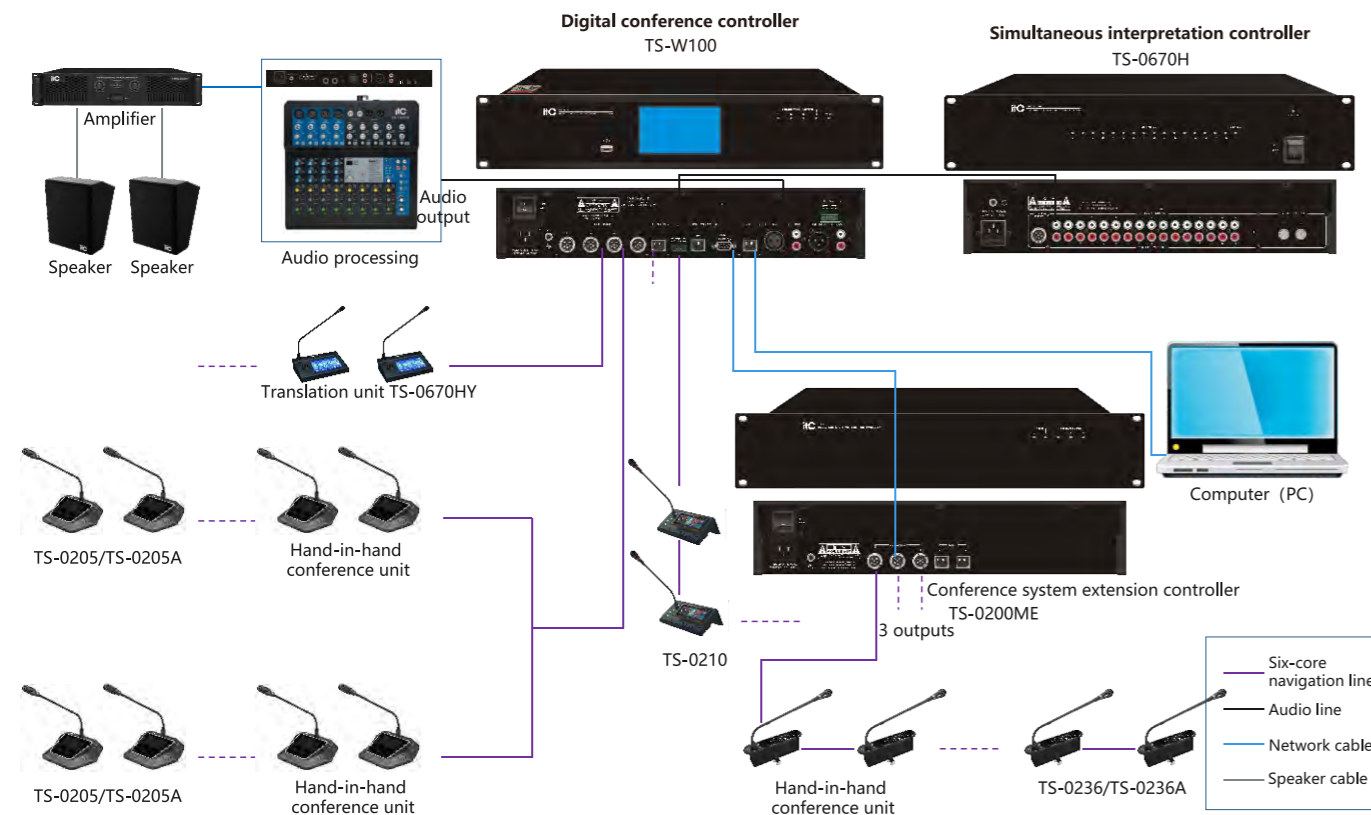

## Application

The all-digital conference system uses computer networks as a platform to share data and control information, decentralize operations, and centralize control. It enables the equipment controller to monitor and control all equipment conveniently and quickly. Widely used in: round table conference rooms, square table conference rooms, multi-function halls, banquet halls, lecture halls and other conference venues.

**TS-W100**  
Full digital conference system controller

- \* Simultaneous interpretation channel number 15+1 (default), 31+1, 63+1, voice separation technology
- \* One controller supports 128 conference units, and system can support up to 4096 units after adding extension controllers.
- \* Four microphone management modes
- \* Support camera tracking
- \* Network control supports wireless network access and seamless docking with central control
- \* Fire alarm linkage

**TS-0200ME**  
Fully digital conference system extension controller

- \* Special 6 core cable connection.
- \* Use together with the full digital conference system controller to expand system capacity by connecting more units.
- \* Metal chassis and internal circuit have strengthened the connection with the ground to ensure the 6000V antistatic ability.
- \* 2U metal case can be mounted in standard 19-inch rack, easy to place and maintain.
- \* Built-in universal power supply.
- \* It supports 3 channel synchronous expansion and supports expansion of 128 units

# System Diagram >>>

**TS-0205/TS-0205A**  
Full digital conference chairman unit / representative unit with 4.3-inch capacitive color screen

- \* With speaking timing and timed speaking function
- \* The chairman machine has voice control function
- \* With 4.3 inch TFT true color touch screen
- \* Option to receive 15+1 31+1 63+1 language channels
- \* Support voting, election, rating functions. Offline statistical voting data
- \* Chairman has priority function
- \* Internal feedback suppression