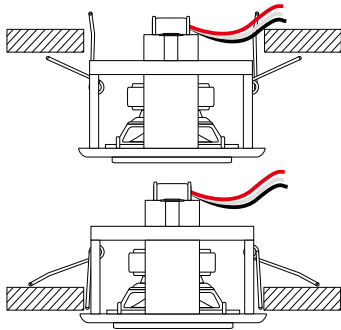

Mini Ceiling Speaker

T-103C

Model	T-103C
Power Taps @100V	3W, 6W
Power Taps @70V	1.5W, 3W
Impedance	Black:Com White:3.3K Ω Red:1.7K Ω
SPL(1W/1M)	88dB
Max. SPL (Rated W/1M)	96dB
Frequency Response (-10dB)	120-20KHz
Finish	Baffle: ABS, White Grille: Aluminum, White
Speaker Driver	3" x 1
Cutout Size	95mm
Dimensions	104 x 78mm
Weight	0.5Kg
Mounting	Spring-clip