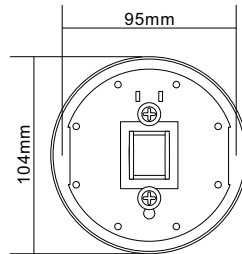

Mini Ceiling Speaker

T-103C

Model	T-103C
Power Taps @100V	3W, 6W
Power Taps @70V	1.5W, 3W
Impedance	Black:Com White:3.3K Ω Red:1.7K Ω
SPL(1W/1M)	88dB
Max. SPL (Rated W/1M)	96dB
Frequency Response (-10dB)	120-20KHz
Finish	Baffle: ABS, White Grille: Aluminum, White
Speaker Driver	3" x 1
Cutout Size	95mm
Dimensions	104 x 78mm
Weight	0.5Kg
Mounting	Spring-clip