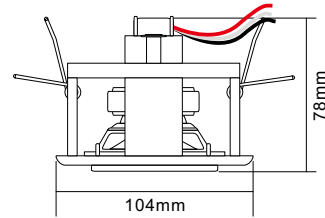

Mini Ceiling Speaker

T-103C

Model	T-103C
Power Taps @100V	3W, 6W
Power Taps @70V	1.5W, 3W
Impedance	Black:Com White:3.3K Ω Red:1.7K Ω
SPL(1W/1M)	88dB
Max. SPL (Rated W/1M)	96dB
Frequency Response (-10dB)	120-20KHz
Finish	Baffle: ABS, White Grille: Aluminum, White
Speaker Driver	3" x 1
Cutout Size	95mm
Dimensions	104 x 78mm
Weight	0.5Kg
Mounting	Spring-clip