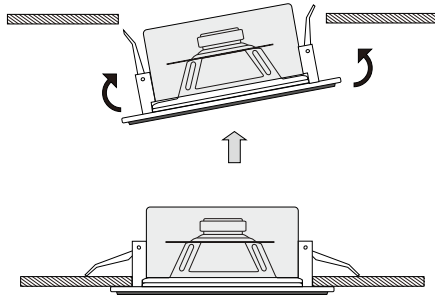

## T-105F

<b>Model</b>	T-105F
<b>Power Taps @100V</b>	3W, 6W
<b>Power Taps @70V</b>	1.5W, 3W
<b>Impedance</b>	Com/ 3.3K $\Omega$ / 1.7K $\Omega$
<b>SPL(1W/1M)</b>	89dB
<b>Max. SPL (Rated W/1M)</b>	96dB
<b>Frequency Response (-10dB)</b>	100-16KHz
<b>Finish</b>	Baffle: ABS, White Grille: Aluminum, White
<b>Speaker Driver</b>	5" x 1
<b>Cutout Size</b>	165mm
<b>Dimensions</b>	180 x 102mm
<b>Weight</b>	0.7Kg
<b>Mounting</b>	Flush-mount dog ears