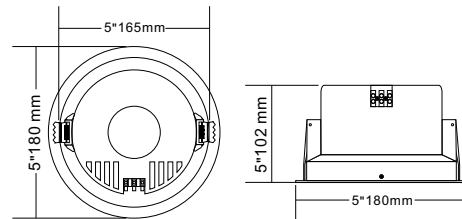

## T-105F

<b>Model</b>	T-105F
<b>Power Taps @100V</b>	3W, 6W
<b>Power Taps @70V</b>	1.5W, 3W
<b>Impedance</b>	Com/ 3.3K $\Omega$ / 1.7K $\Omega$
<b>SPL(1W/1M)</b>	89dB
<b>Max. SPL (Rated W/1M)</b>	96dB
<b>Frequency Response (-10dB)</b>	100-16KHz
<b>Finish</b>	Baffle: ABS, White Grille: Aluminum, White
<b>Speaker Driver</b>	5" x 1
<b>Cutout Size</b>	165mm
<b>Dimensions</b>	180 x 102mm
<b>Weight</b>	0.7Kg
<b>Mounting</b>	Flush-mount dog ears