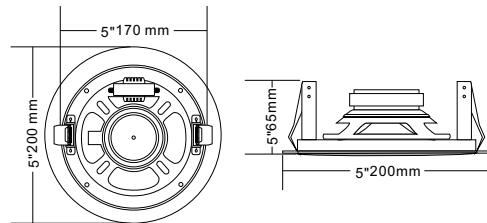

Ceiling Speaker

T-105M

Model	T-105M
Power Taps @100V	1.5W, 3W, 6W
Power Taps @70V	0.75W, 1.5W, 3W
Impedance	Black: Com Red:6.7KΩ Green:3.3KΩ Blue:1.7KΩ
SPL(1W/1M)	88dB
Max. SPL (Rated W/1M)	96dB
Frequency Response (-10dB)	110-15KHz
Finish	Cover: Steel, White Grille: Steel, White
Speaker Driver	5" x 1"
Cutout Size	170mm
Dimensions	200 x 100mm
Weight	1Kg
Mounting	Spring-clip