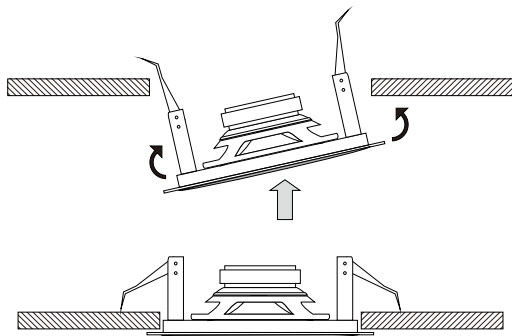

Ceiling Speaker

T-105M

Model	T-105M
Power Taps @100V	1.5W, 3W, 6W
Power Taps @70V	0.75W, 1.5W, 3W
Impedance	Black: Com Red:6.7KΩ Green:3.3KΩ Blue:1.7KΩ
SPL(1W/1M)	88dB
Max. SPL (Rated W/1M)	96dB
Frequency Response (-10dB)	110-15KHz
Finish	Cover: Steel, White Grille: Steel, White
Speaker Driver	5" x 1"
Cutout Size	170mm
Dimensions	200 x 100mm
Weight	1Kg
Mounting	Spring-clip