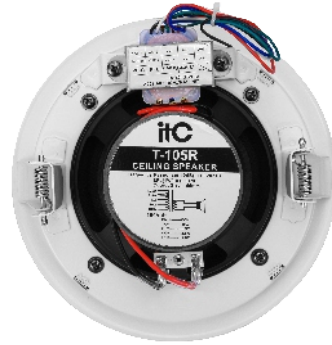

5" Ceiling Loudspeaker

T-105R

Model	T-105R
Power Taps (100V)	1.25W, 2.5W, 5W, 10W
Power Taps (70V)	0.63W, 1.25W, 2.5W, 5W
Impedance	8K Ω , 4K Ω , 2K Ω , 1K Ω
Sensitivity (1W/1M)	91dB
Max SPL (W/1M)	104dB
Frequency Response (-10dB)	110-20KHz
Finish	Baffle: Steel, White Grille: Steel, White
Driver Unit	5" x 1"
Cutout Size	155mm
Dimension	174 x 65mm
Weight	0.85Kg