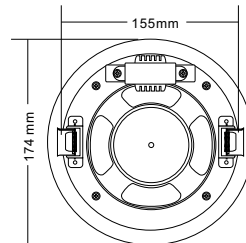

5" Ceiling Loudspeaker

T-105R

Model	T-105R
Power Taps (100V)	1.25W, 2.5W, 5W, 10W
Power Taps (70V)	0.63W, 1.25W, 2.5W, 5W
Impedance	8K Ω , 4K Ω , 2K Ω , 1K Ω
Sensitivity (1W/1M)	91dB
Max SPL (W/1M)	104dB
Frequency Response (-10dB)	110-20KHz
Finish	Baffle: Steel, White Grille: Steel, White
Driver Unit	5" x 1"
Cutout Size	155mm
Dimension	174 x 65mm
Weight	0.85Kg