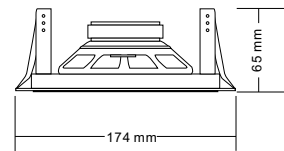

5" Ceiling Loudspeaker

T-105R

Model	T-105R
Power Taps (100V)	1.25W, 2.5W, 5W, 10W
Power Taps (70V)	0.63W, 1.25W, 2.5W, 5W
Impedance	8K Ω , 4K Ω , 2K Ω , 1K Ω
Sensitivity (1W/1M)	91dB
Max SPL (W/1M)	104dB
Frequency Response (-10dB)	110-20KHz
Finish	Baffle: Steel, White Grille: Steel, White
Driver Unit	5" x 1"
Cutout Size	155mm
Dimension	174 x 65mm
Weight	0.85Kg