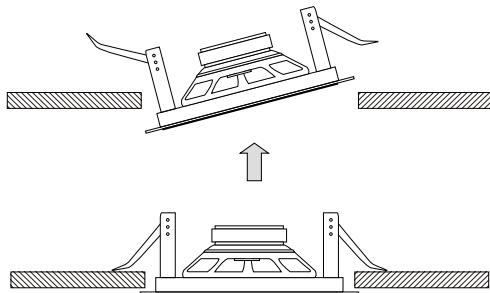

5" Ceiling Loudspeaker

T-105R

Model	T-105R
Power Taps (100V)	1.25W, 2.5W, 5W, 10W
Power Taps (70V)	0.63W, 1.25W, 2.5W, 5W
Impedance	8K Ω , 4K Ω , 2K Ω , 1K Ω
Sensitivity (1W/1M)	91dB
Max SPL (W/1M)	104dB
Frequency Response (-10dB)	110-20KHz
Finish	Baffle: Steel, White Grille: Steel, White
Driver Unit	5" x 1"
Cutout Size	155mm
Dimension	174 x 65mm
Weight	0.85Kg