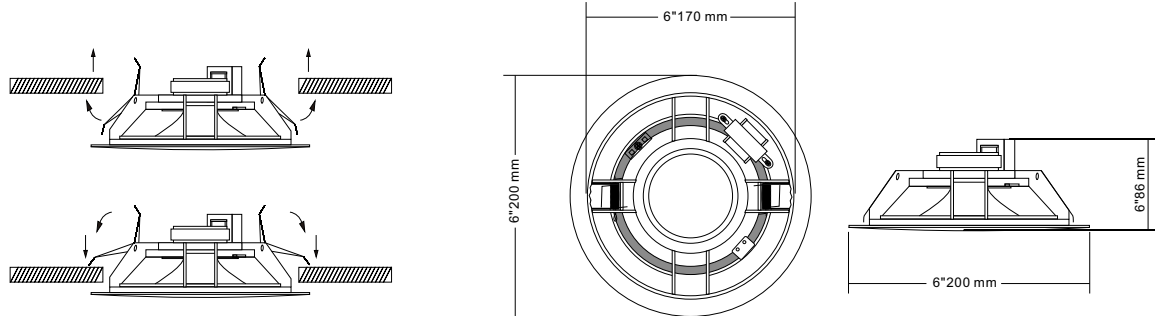

## T-106U

**ECONOMIC  
& HOT**

<b>Model</b>	T-106U
<b>Power Taps @100V</b>	3W, 6W, 9W
<b>Power Taps @70V</b>	1.5W, 3W, 4.5W
<b>Impedance</b>	Black: Com Red:3.3K $\Omega$ Green:1.7K $\Omega$ White:1.1K $\Omega$
<b>SPL(1W/1M)</b>	91dB
<b>Max. SPL (Rated W/1M)</b>	101dB
<b>Frequency Response (-10dB)</b>	80-18KHz
<b>Finish</b>	Baffle: ABS, White Grille: Steel, White
<b>Speaker Driver</b>	6" x 1
<b>Cutout Size</b>	170mm
<b>Dimensions</b>	200 x 86mm
<b>Weight</b>	0.9Kg
<b>Mounting</b>	Spring-clip