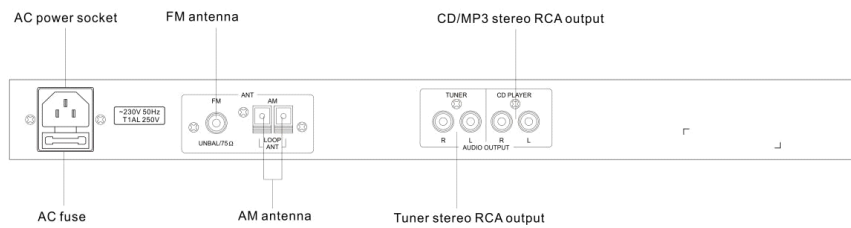

CD/MP3 Player with Tuner and Bluetooth

(4 Audio Sources in One)

T-2221

Description:

- * Standard cabinet-type CD, MP3 (with USB and SD card interfaces) and radio integrated playback equipment.
- * Provide a combined audio source for the broadcasting system, and manually control the CD, MP3, Bluetooth and radio players.

Feature:

- * Standard cabinet-type design (1U), black alumina brushed panel, humanized drawing, exquisite craftsmanship, showing high-grade temperament.
- * Built-in USB interface / SD card slot, CD movement and radio, Bluetooth four audio sources, CD player and MP3 player share one channel output, radio and Bluetooth share one channel output.
- * CD uses high-end suction movement.
- * The radio uses a high-sensitivity radio module; FM and AM (AM / FM) stereo two-band reception is optional, and the radio frequency memory can be stored up to 99 bands.
- * With infrared remote control function, and can independently control the volume control.

Specifications:

Model	T-2221
Frequency Response	20Hz~20KHz (-2dB)
THD	≤0.1%
Channel Separation	65dB
Dynamic Range	75dB
S/N Ratio	85dB
CD Audio Output	775mV
TUNER	
Radio Frequency	FM: 87.5-108.0MHz, AM: 522-1620KHz
Antenna Input	FM: 75Ω Unbalance, AM: Low impedance round ring antenna
Sensitivity	FM: ≤10uA, AM: ≤100uA
Band Memory	99
Radio Audio Output	775mV/600Ω
Power Supply	~220V 50Hz
Dimensions	484 x 209 x 44mm
Net Weight	3.8Kg