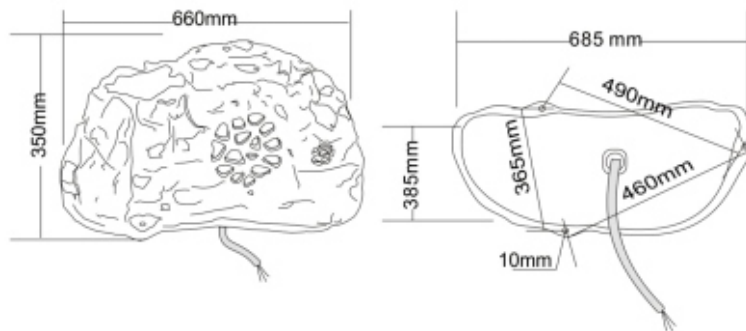

Landscape Garden Speaker

T-300J

Note:

Due to the continuous product updating, the color and dimension of the products are subject to the actual product. The following specification are for reference only.

Specifications:

Model	T-300J
Power taps @100V	15W, 30W
Power taps @70V	7.5W, 15W
SPL(1W/1M)	96dB
Frequency response (-10dB)	120-16KHz
Finish	Organic resin
Speaker driver	8"+2.5"
IP rate	IP66
Cutout size	460 x 490 x 365mm
Unit(mm)	H:350
Weight	8.16Kg
Dimensions(mm)	685x385x350