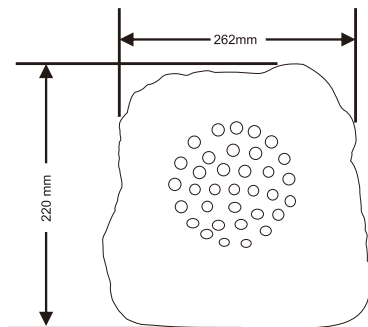

Garden Speaker

T-300MA

Model	T-300MA
Power(100V)	10W
Power(70V)	5W
Frequency response	160Hz-16KHz
Sensitivity	96dB
Speaker unit	4"
Installation size(mm)	238mm
Weight	1.7Kg
Dimension(mm)	ϕ 238 ϕ H: 220
Material	Organic resin