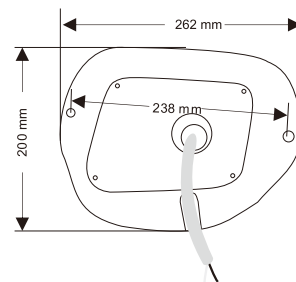

Garden Speaker

T-300MA

Model	T-300MA
Power(100V)	10W
Power(70V)	5W
Frequency response	160Hz-16KHz
Sensitivity	96dB
Speaker unit	4"
Installation size(mm)	238mm
Weight	1.7Kg
Dimension(mm)	ϕ 238 ϕ H: 220
Material	Organic resin