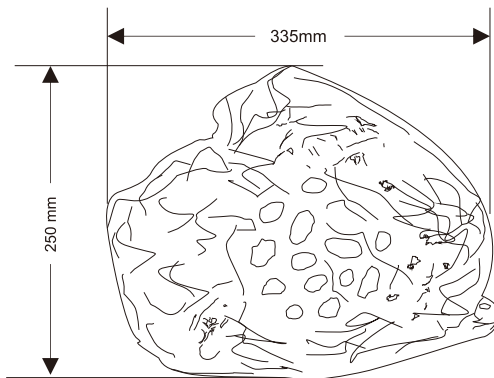

Garden Speaker

T-300MJ

Model	T-300MJ
Power(100V)	10W
Power(70V)	5W
Frequency response	160Hz-16KHz
Sensitivity	96dB
Speaker unit	4"
Installation size(mm)	300mm
Weight	2.5Kg
Dimension(mm)	φ 300 φ H: 250
Material	Organic resin