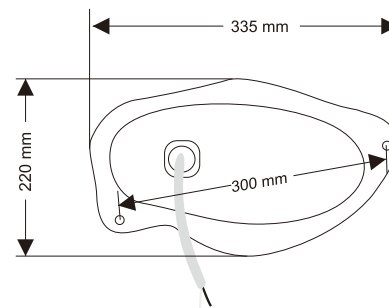

Garden Speaker

T-300MJ

Model	T-300MJ
Power(100V)	10W
Power(70V)	5W
Frequency response	160Hz-16KHz
Sensitivity	96dB
Speaker unit	4"
Installation size(mm)	300mm
Weight	2.5Kg
Dimension(mm)	φ 300 φ H: 250
Material	Organic resin