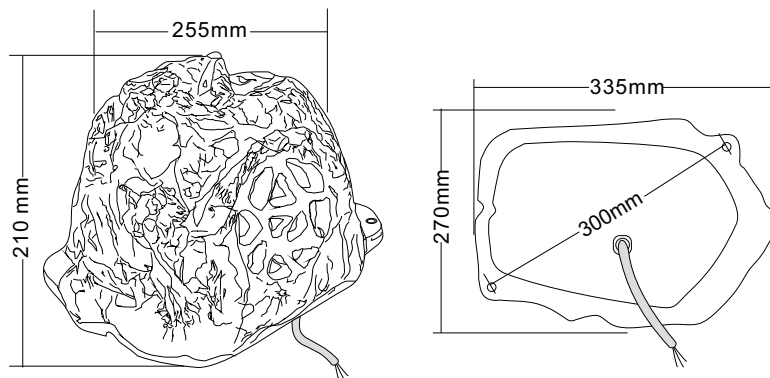

Landscape Garden Speaker

T-300R

Model	T-300R
Power Taps @100V	7.5W, 15W
Power Taps @70V	3.8W, 7.5W
Impedance	Black: Com White: 1.3KΩ Green: 670Ω
SPL(1W/1M)	96dB
Frequency Response (-10dB)	120-16KHz
Finish	Organic resin
Speaker Driver	5.5"
IP Rate	IP66
Cutout Size	300mm
Dimensions(mm)	 H:210
Weight	3.3Kg