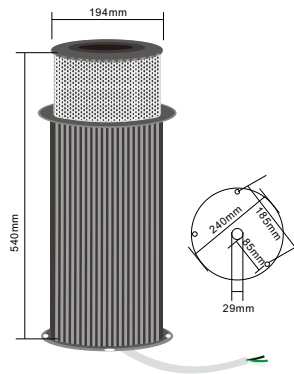

Landscape Garden Speaker

T-3300A

Model	T-3300A
Power Taps @100V	12.5W, 25W
Power Taps @70V	6.3W, 12.5W
Impedance	Black: Com White: 800Ω Green: 400Ω
SPL(1W/1M)	96dB
Frequency Response (-10dB)	100-10KHz
Finish	Aluminum alloy enclosure
Speaker Driver	6" x 1 3" x 1
IP Rate	IP66
Cutout Size	185 x 185 x 185 mm
Dimensions(mm)	 H:540
Weight	7.2Kg