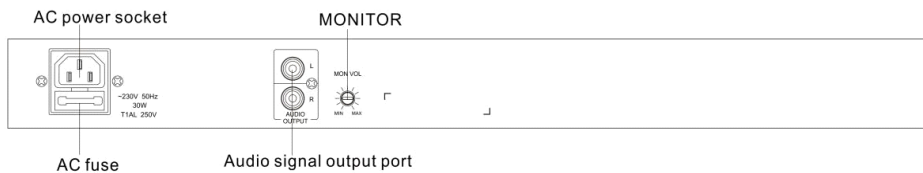

CD/MP3 Player

T-6221

Feature:

- * 1U tabletop and rack mount design with aluminum alloy panel.
- * Microcomputer control and touch-button operation.
- * Intake type CD player for longer life span and better dustproof.
- * Dynamic VFD florescent screen display.
- * High reliable CD core with ESS decode system of powerful error recovery.
- * Automatic play control and full digital service.
- * Support CD / VCD / MP3/DVD discs play.
- * 1 channel audio signals left and right channels (L / R) output.
- * Built-in high-fidelity wideband monitor speaker, sound full and clear; a monitor with adjustable volume knob.
- * Built-in MP3 player with readable USB and SD card.

Specifications:

Model	T-6221
Power Supply	~220V 50Hz
Power Consumption	30W
Dimension	484 x 210 x 44mm
Weight	3.24Kg