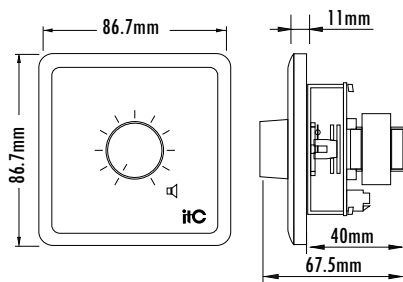

## T-671

<b>Model</b>	T-671
<b>Input Power</b>	6W
<b>Control Mode</b>	Transformer
<b>Signal Input</b>	70~100V
<b>Signal Output</b>	0~100V
<b>Speaker Type</b>	Voltage Speaker
<b>Frequency Response</b>	80Hz-16KHz
<b>Relay</b>	/
<b>Step</b>	11 Steps
<b>Finish</b>	PC, white
<b>Mounting Size</b>	81 x 81 x 50mm
<b>Dimension</b>	86.7 x 86.7 x 67.5mm
<b>Weight</b>	0.14Kg
<b>Accessory</b>	One pair screw of M4 x 25