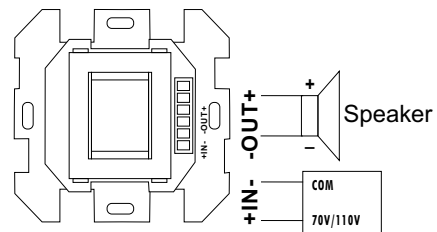

# Volume Control

## T-671

<b>Model</b>	T-671
<b>Input Power</b>	6W
<b>Control Mode</b>	Transformer
<b>Signal Input</b>	70~100V
<b>Signal Output</b>	0~100V
<b>Speaker Type</b>	Voltage Speaker
<b>Frequency Response</b>	80Hz-16KHz
<b>Relay</b>	/
<b>Step</b>	11 Steps
<b>Finish</b>	PC, white
<b>Mounting Size</b>	81 x 81 x 50mm
<b>Dimension</b>	86.7 x 86.7 x 67.5mm
<b>Weight</b>	0.14Kg
<b>Accessory</b>	One pair screw of M4 x 25