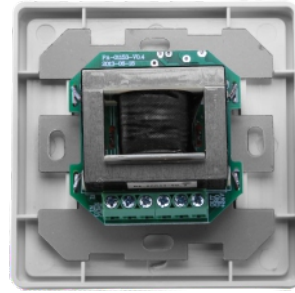

## T-671

<b>Model</b>	T-671
<b>Input Power</b>	6W
<b>Control Mode</b>	Transformer
<b>Signal Input</b>	70~100V
<b>Signal Output</b>	0~100V
<b>Speaker Type</b>	Voltage Speaker
<b>Frequency Response</b>	80Hz-16KHz
<b>Relay</b>	/
<b>Step</b>	11 Steps
<b>Finish</b>	PC, white
<b>Mounting Size</b>	81 x 81 x 50mm
<b>Dimension</b>	86.7 x 86.7 x 67.5mm
<b>Weight</b>	0.14Kg
<b>Accessory</b>	One pair screw of M4 x 25