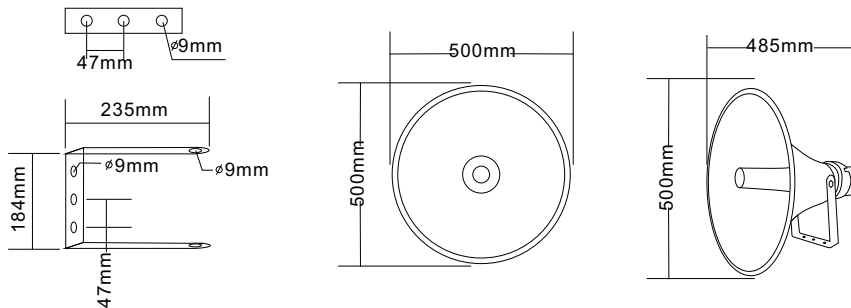

Weatherproof Horn Speaker

T-720CD

Model	T-720CD
Rated power(100V)	25W, 50W, 100W
Rated power(70V)	12.5W, 25W, 50W, 100W
Maximum power	200W
Impedance	COM /400Ω/200Ω/100Ω/ 50Ω
Frequency response (-20dB)	160-8KHz
Sensitivity (1W/1M)	114dB
Size	500 x 485mm
Weight	4.6Kg
Material	Aluminum alloy