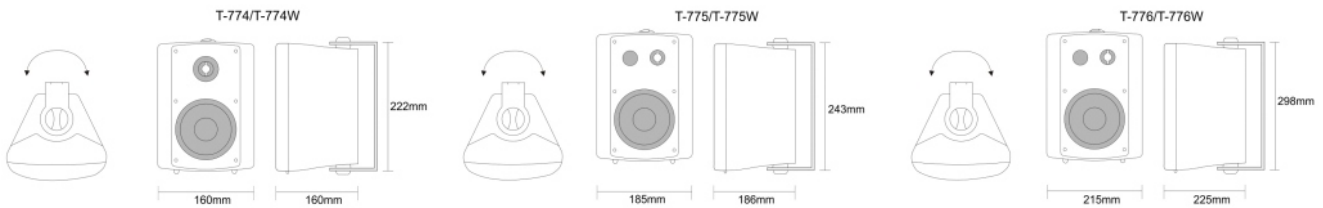

Wall Mount Speaker (Dampproof)

T-774/T-775/T-776/T-774W/T-775W/T-776W

T-774 T-775 T-776

T-774W T-775W T-776W

Description:

Indoor wall-mounted speakers, plastic case, iron punching net, 2 frequency division design, using silk retina high pitch, clear and soft sound. Convenient and quick installation mode, can be fixed resistance and fixed pressure multi-power selection (P/PW) series. Suitable for hotels, conference halls, etc.

Specifications:

Model	T-774/T-774W	T-775/T-775W	T-776/T-776W
Power taps @100V	15W	30W	45W
Power taps @70V	7.5W	15W	22.5W
Impedance	Black: Com Red: 670Ω	Black: Com Red: 330Ω	Black: Com Red: 220Ω
SPL(1W/1M)	88dB±3dB	91dB±3dB	91dB±3dB
Frequency response (-10dB)	130-18KHz	130-18KHz	110-18KHz
Speaker driver	4" x 1 1.5" x 1	5" x 1 1.5" x 1	6" x 1 1.5" x 1
Dimensions	222 x 160 x 160mm	243 x 185 x 186mm	298 x 215 x 225mm
Weight	1.8Kg	2.3Kg	3.7Kg
Protection Level	IP66	IP66	IP66