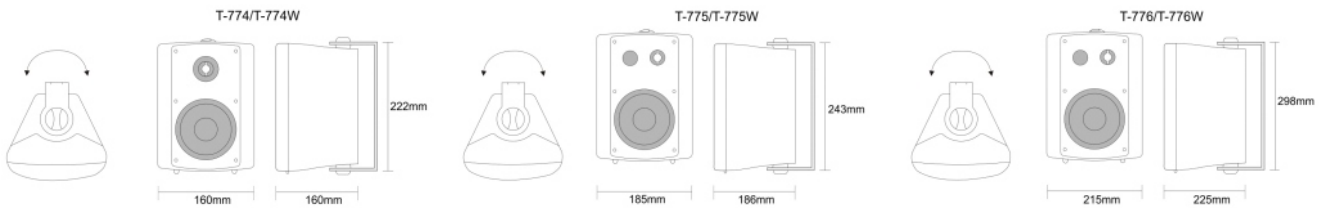

### Description:

Indoor wall-mounted speakers, plastic case, iron punching net, 2 frequency division design, using silk retina high pitch, clear and soft sound. Convenient and quick installation mode, can be fixed resistance and fixed pressure multi-power selection (P/PW) series. Suitable for hotels, conference halls, etc.

### Specifications:

Model	T-774/T-774W	T-775/T-775W	T-776/T-776W
Power taps @100V	15W	30W	45W
Power taps @70V	7.5W	15W	22.5W
Impedance	Black: Com Red: 670Ω	Black: Com Red: 330Ω	Black: Com Red: 220Ω
SPL(1W/1M)	88dB±3dB	91dB±3dB	91dB±3dB
Frequency response (-10dB)	130-18KHz	130-18KHz	110-18KHz
Speaker driver	4" x 1 1.5" x 1	5" x 1 1.5" x 1	6" x 1 1.5" x 1
Dimensions	222 x 160 x 160mm	243 x 185 x 186mm	298 x 215 x 225mm
Weight	1.8Kg	2.3Kg	3.7Kg
Protection Level	IP66	IP66	IP66