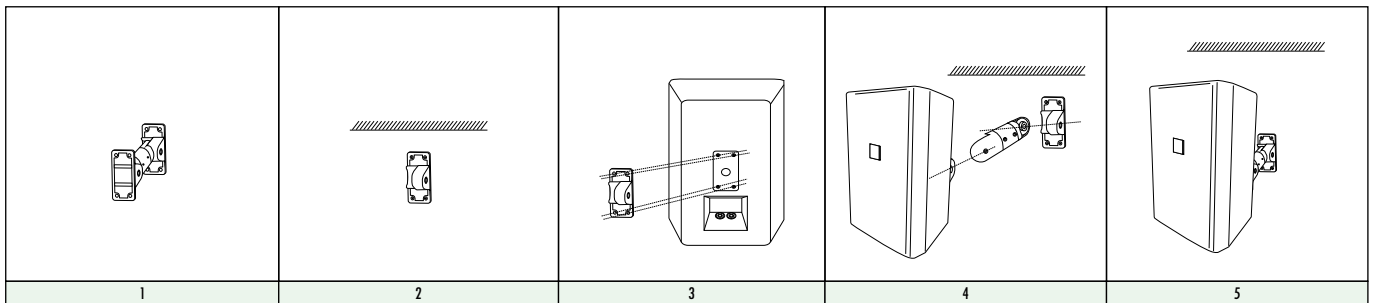

# Wall Mount Speaker

## T-778PW

<b>Model</b>	T-778PW
<b>Power Taps @100V</b>	5W, 10W, 20W, 40W, 80W
<b>Power Taps @70V</b>	2.5W, 5W, 10W, 20W, 40W
<b>Impedance</b>	Black: Com Red: 2KΩ/1KΩ/500Ω/250Ω/125Ω/8Ω
<b>SPL(1W/1M)</b>	94dB
<b>Max. SPL (Rated W/1M)</b>	113dB
<b>Frequency Response (-10dB)</b>	100-17KHz
<b>Finish</b>	Baffle: ABS, White Grille: Steel, White
<b>Speaker Driver</b>	8" x 1 2" x 1
<b>Dimensions</b>	380 x 277 x 218mm
<b>Weight</b>	6.2Kg
<b>Mounting</b>	With mounting bracket fixed by screw