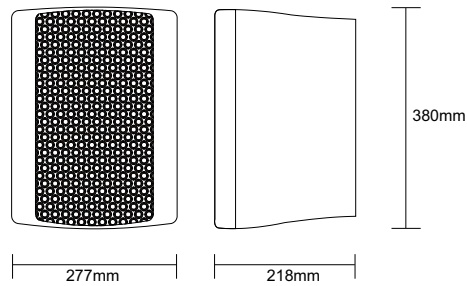

## T-778PW

<b>Model</b>	T-778PW
<b>Power Taps @100V</b>	5W, 10W, 20W, 40W, 80W
<b>Power Taps @70V</b>	2.5W, 5W, 10W, 20W, 40W
<b>Impedance</b>	Black: Com Red: 2KΩ/1KΩ/500Ω/250Ω/125Ω/8Ω
<b>SPL(1W/1M)</b>	94dB
<b>Max. SPL (Rated W/1M)</b>	113dB
<b>Frequency Response (-10dB)</b>	100-17KHz
<b>Finish</b>	Baffle: ABS, White Grille: Steel, White
<b>Speaker Driver</b>	8" x 1 2" x 1
<b>Dimensions</b>	380 x 277 x 218mm
<b>Weight</b>	6.2Kg
<b>Mounting</b>	With mounting bracket fixed by screw