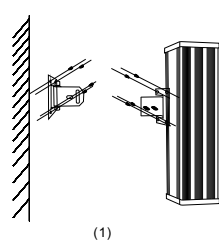

Aluminum Alloy Column Outdoor Waterproof

T-803H

(1)

(2)

Model	T-803H
Rated Power(100V)	90W
Rated Power(70V)	45W
Max Power	180W
Sensitivity	93dB
Impedance	Black: COM White: 110Ω
Frequency response	100-20KHz
Drive units	4" x 3 3" x 1
Dimensions	155 x 200 x 512mm
Weight	6.6Kg
Material	Aluminum alloy