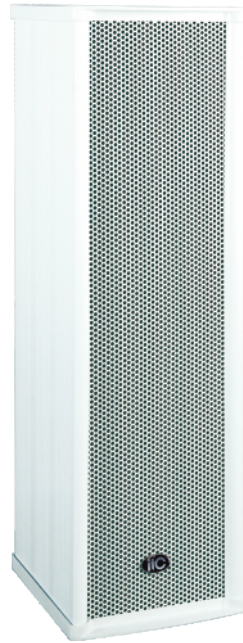

Aluminum Alloy Column Outdoor Waterproof

T-803H

(1)

(2)

Model	T-803H
Rated Power(100V)	90W
Rated Power(70V)	45W
Max Power	180W
Sensitivity	93dB
Impedance	Black: COM White: 110Ω
Frequency response	100-20KHz
Drive units	4" x 3 3" x 1
Dimensions	155 x 200 x 512mm
Weight	6.6Kg
Material	Aluminum alloy