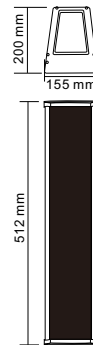

Aluminum Alloy Column Outdoor Waterproof

T-803H

(1)

(2)

Model	T-803H
Rated Power(100V)	90W
Rated Power(70V)	45W
Max Power	180W
Sensitivity	93dB
Impedance	Black: COM White: 110Ω
Frequency response	100-20KHz
Drive units	4" x 3 3" x 1
Dimensions	155 x 200 x 512mm
Weight	6.6Kg
Material	Aluminum alloy