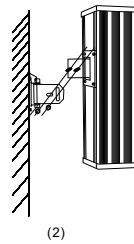

Aluminum Alloy Column Outdoor Waterproof

T-803H

(1)

(2)

Model	T-803H
Rated Power(100V)	90W
Rated Power(70V)	45W
Max Power	180W
Sensitivity	93dB
Impedance	Black: COM White: 110Ω
Frequency response	100-20KHz
Drive units	4" x 3 3" x 1
Dimensions	155 x 200 x 512mm
Weight	6.6Kg
Material	Aluminum alloy