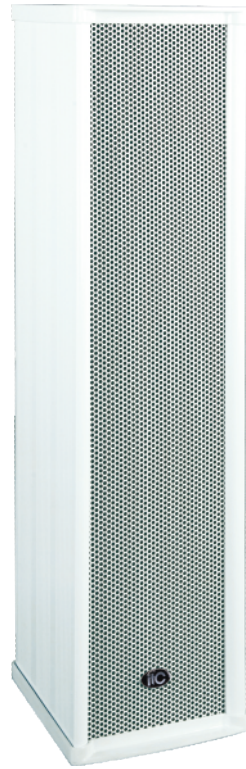

Aluminum Alloy Column Outdoor Waterproof

T-804H

Model	T-804H
Rated Power(100V)	120W
Rated Power(70V)	60W
Max Power	240W
Sensitivity	94dB
Impedance	Black: COM White: 80Ω
Frequency response	100-20KHz
Drive units	4" x 4 3" x 1
Dimensions	155 x 200 x 612mm
Weight	8.3Kg
Material	Aluminum alloy