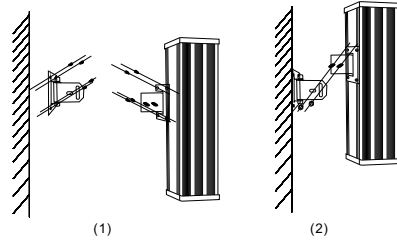

Aluminum Alloy Column Outdoor Waterproof

T-804H

Model	T-804H
Rated Power(100V)	120W
Rated Power(70V)	60W
Max Power	240W
Sensitivity	94dB
Impedance	Black: COM White: 80Ω
Frequency response	100-20KHz
Drive units	4" x 4 3" x 1
Dimensions	155 x 200 x 612mm
Weight	8.3Kg
Material	Aluminum alloy