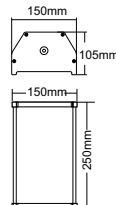

Outdoor Column Speaker

T-901B

Model	T-901B
Power Taps @100V	5W, 10W
Power Taps @70V	2.5W, 5W
Impedance	Black:Com Green:2KΩ White:1KΩ
SPL(1W/1M)	92dB±3dB
Max. SPL (Rated W/1M)	102dB±3dB
Frequency Response (-10dB)	130-16KHz
Finish	Body: Aluminum, White Grille: Aluminum, White Cover: ABS, White
Speaker Driver	4" x 1
IP Rate	IP66
Dimensions	150 x 105 x 250mm
Weight	2Kg
Mounting	With mounting bracket fixed by screw