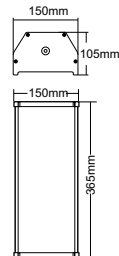

Outdoor Column Speaker

T-902B

| | |
|-----------------------------------|---|
| Model | T-902B |
| Power Taps @100V | 10W, 20W |
| Power Taps @70V | 5W, 10W |
| Impedance | Black:Com Green:1KΩ White:500Ω |
| SPL(1W/1M) | 93dB±3dB |
| Max. SPL (Rated W/1M) | 106dB±3dB |
| Frequency Response (-10dB) | 130-16KHz |
| Finish | Body: Aluminum, White Grille: Aluminum, White Cover: ABS, White |
| Speaker Driver | 4" x 2 |
| IP Rate | IP66 |
| Dimensions | 150 x 105 x 365mm |
| Weight | 2.3Kg |
| Mounting | With mounting bracket fixed by screw |