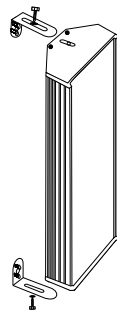

Outdoor Column Speaker

T-902B

| | |
|-----------------------------------|---|
| Model | T-902B |
| Power Taps @100V | 10W, 20W |
| Power Taps @70V | 5W, 10W |
| Impedance | Black:Com Green:1KΩ White:500Ω |
| SPL(1W/1M) | 93dB±3dB |
| Max. SPL (Rated W/1M) | 106dB±3dB |
| Frequency Response (-10dB) | 130-16KHz |
| Finish | Body: Aluminum, White Grille: Aluminum, White Cover: ABS, White |
| Speaker Driver | 4" x 2 |
| IP Rate | IP66 |
| Dimensions | 150 x 105 x 365mm |
| Weight | 2.3Kg |
| Mounting | With mounting bracket fixed by screw |