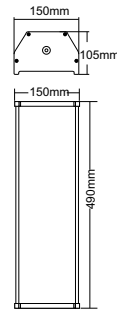

Outdoor Column Speaker

T-903B

Model	T-903B
Power Taps @100V	15W, 30W
Power Taps @70V	7.5W, 15W
Impedance	Black:Com Green:660Ω White:330Ω
SPL(1W/1M)	94dB±3dB
Max. SPL (Rated W/1M)	109dB±3dB
Frequency Response (-10dB)	130-16KHz
Finish	Body: Aluminum, White Grille: Aluminum, White Cover: ABS, White
Speaker Driver	4" x 3
IP Rate	IP66
Dimensions	150 x 105 x 490mm
Weight	3.1Kg
Mounting	With mounting bracket fixed by screw