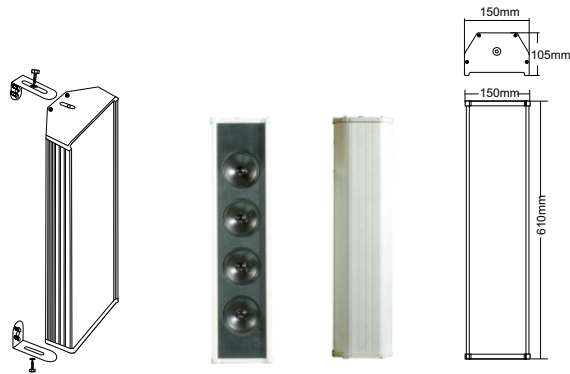

Outdoor Column Speaker

T-904B

Model	T-904B
Power Taps @100V	20W, 40W
Power Taps @70V	10W, 20W
Impedance	Black:Com Green:500Ω White:250Ω
SPL(1W/1M)	94dB±3dB
Max. SPL (Rated W/1M)	110dB±3dB
Frequency Response (-10dB)	130-18KHz
Finish	Body: Aluminum, White Grille: Aluminum, White Cover: ABS, White
Speaker Driver	4" x 4
IP Rate	IP66
Dimensions	150 x 105 x 610mm
Weight	4Kg
Mounting	With mounting bracket fixed by screw